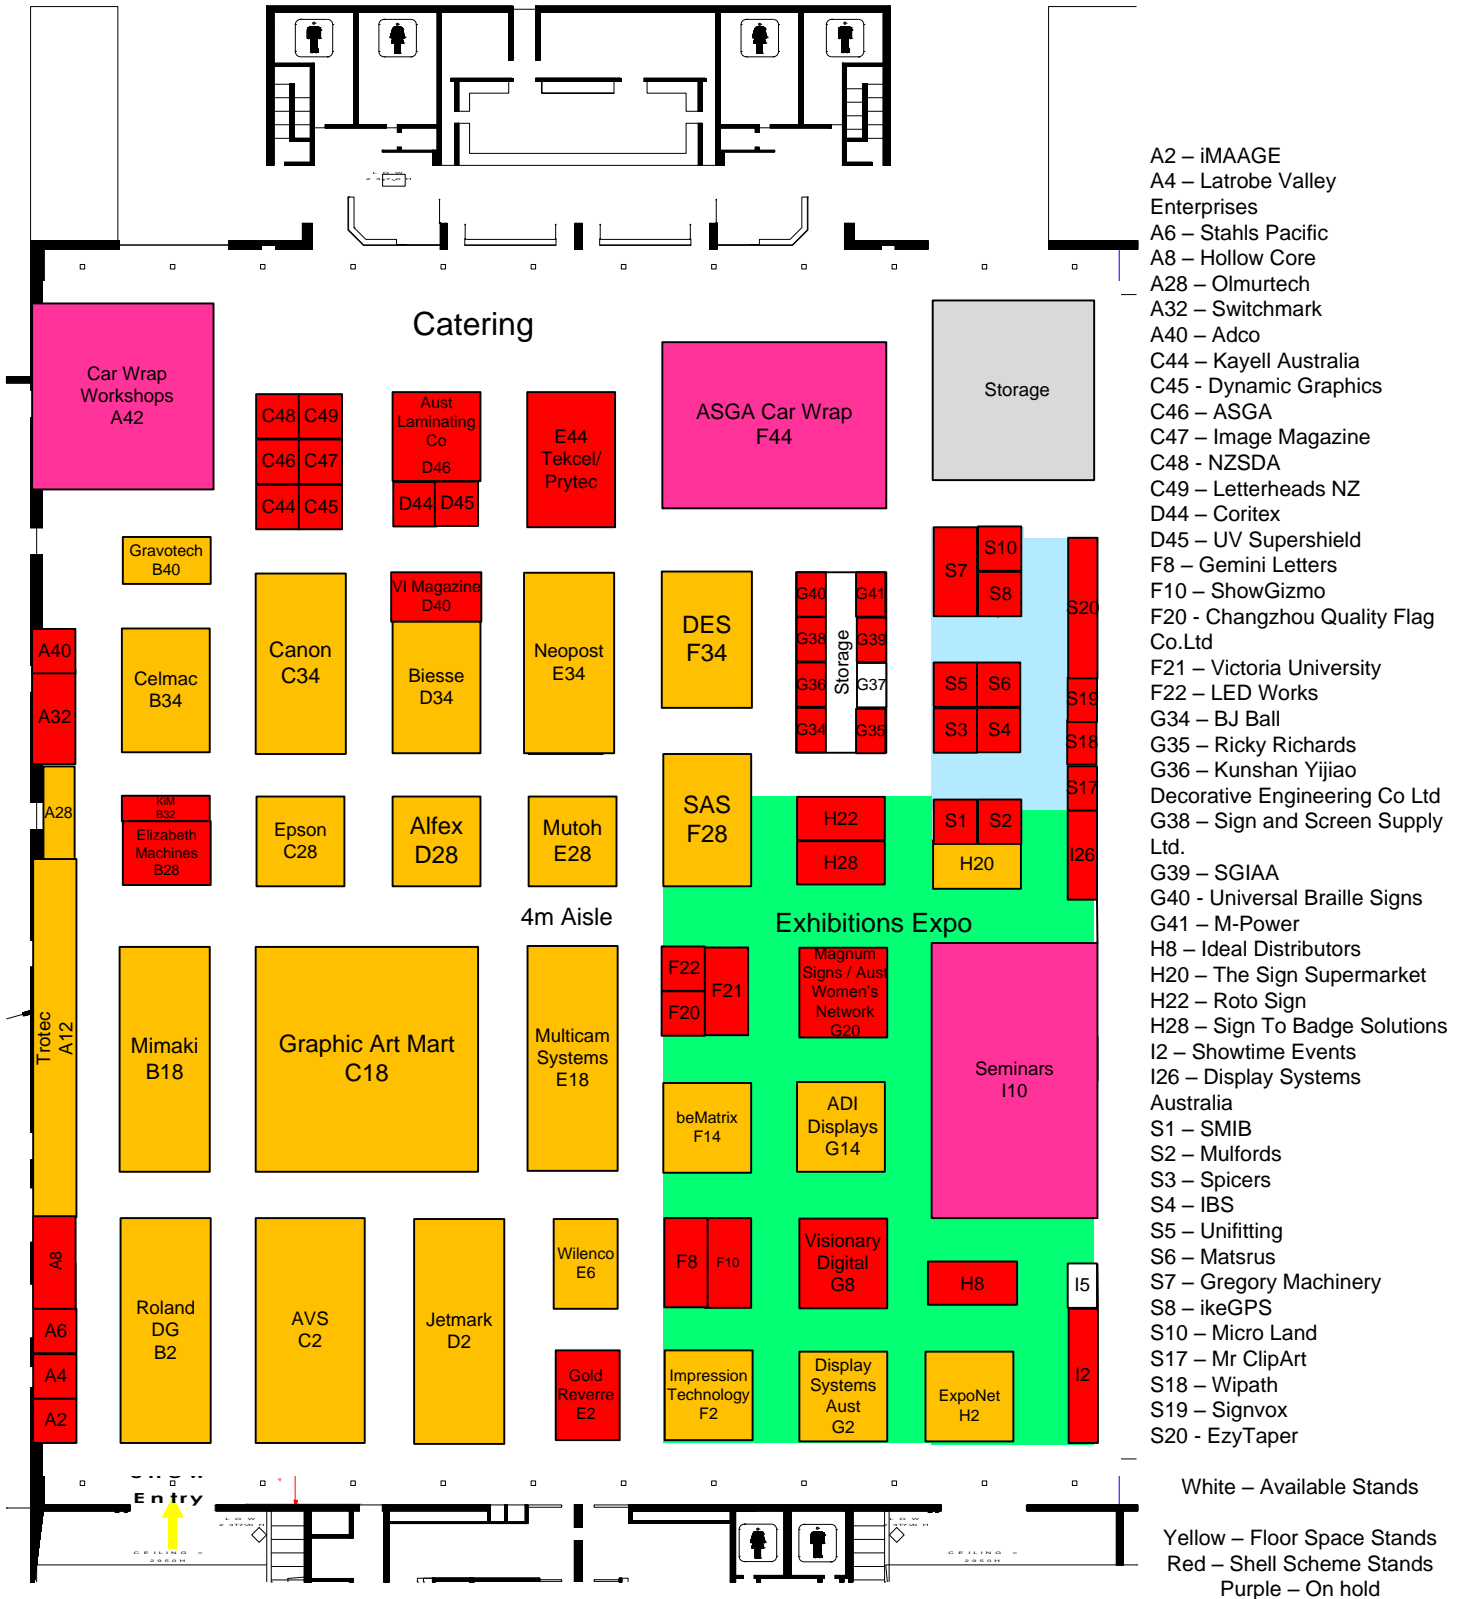

Visual Impact Melbourne
 17 – 19 September 2015
 Melbourne Convention and Exhibition Centre

Plan updated – 11 September 2015