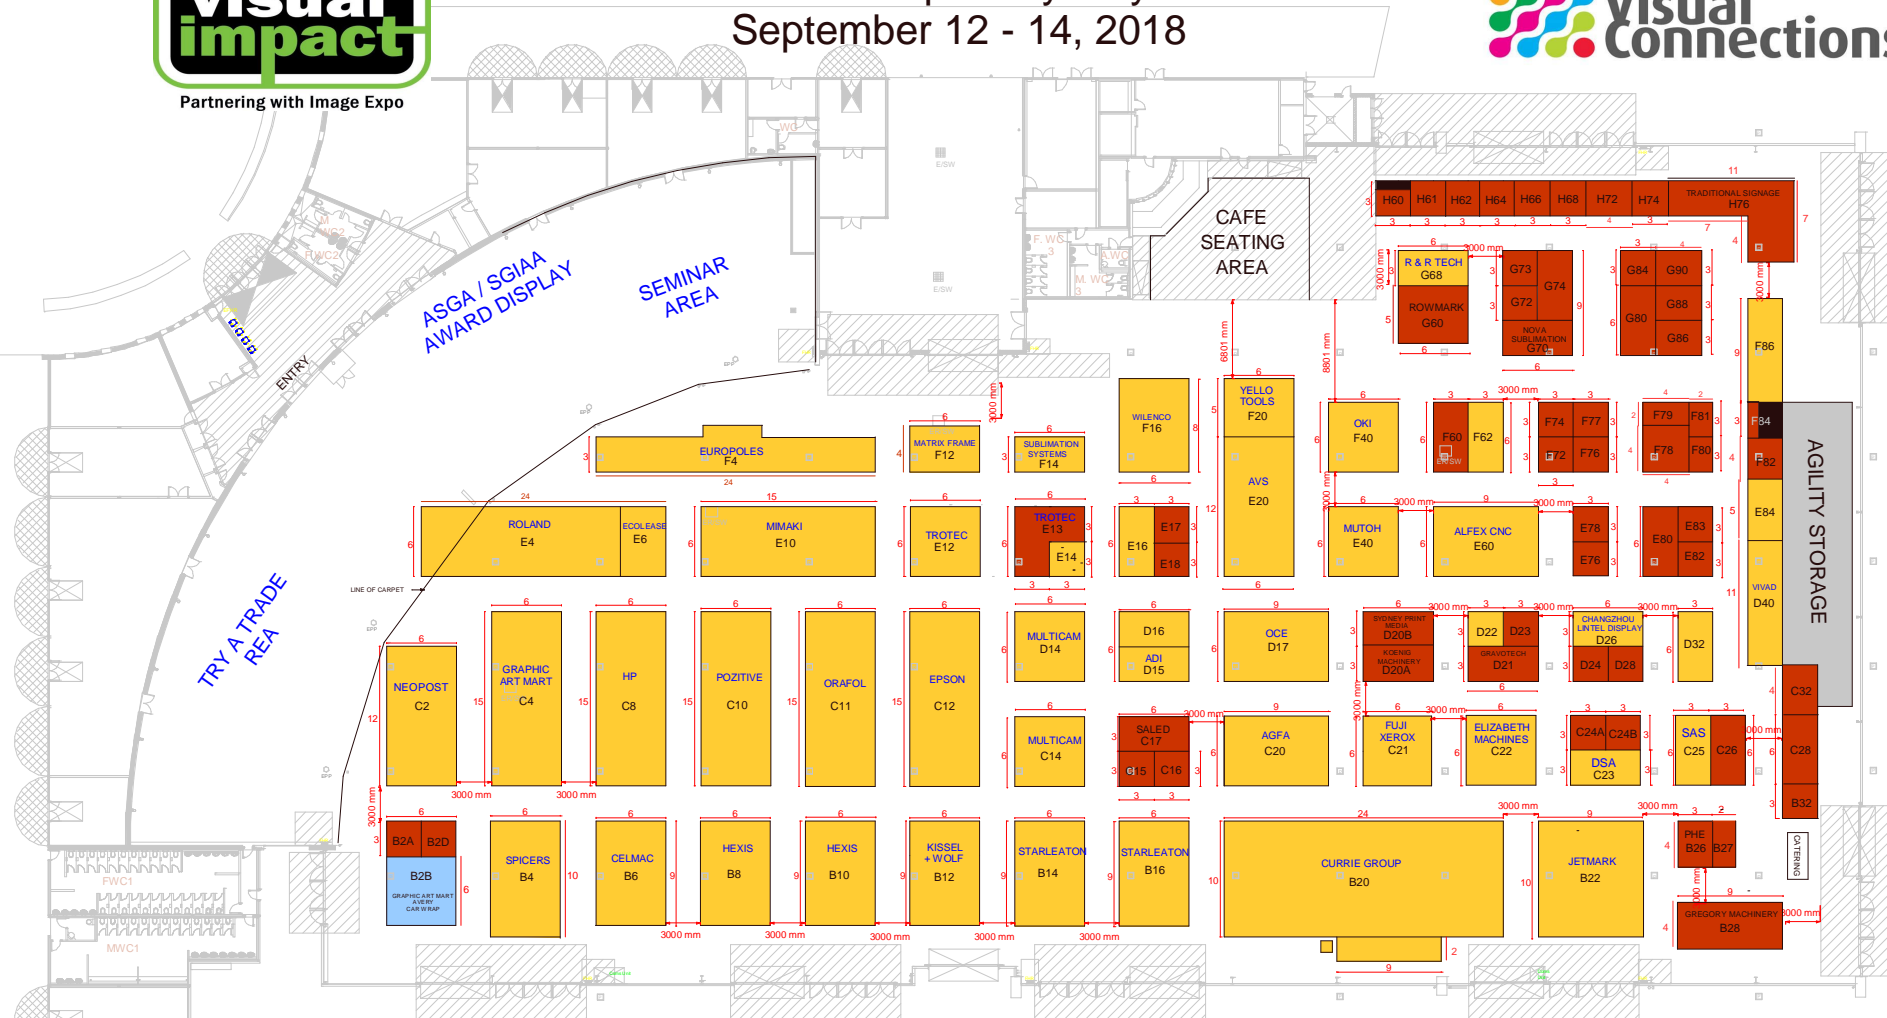

Partnering with Image Expo

Visual Impact Sydney September 12 - 14, 2018

- B2A - Dproad Co., Ltd
- B2D - Haining Fuxing Plastic Co., Ltd
- B27 - Ad & Sign 2019 China
- B32 - JM Printing
- C15 - Tongjie Image (Kunshan) Co.,Ltd
- C16 - Kunshan Yigiao
Decorative Engineering
- C24A - Vel2100 - Vicon Transfers
- C24B - Velflex Imports
- C26 - Changzhou Quality Flag
- C28 - TSA
- C32 - Kayell Australia
- D16 - Changzhou ChuangGao Exhibition Products Co. Ltd
- D22 - Expomax (China) Advertising
- D23 - Shanghai Bobang Signage Co. Ltd
- D24 - Gravotech
- D28 - Australia Macro Dazzle Pty Ltd
- D32 - S & C Inkjet Tex
- E14 - Victory Memory
- E16 - Shanghai Soardist Display Co. Ltd
- E17 - Suzhou ETO International Trade Co. Ltd
- E18 - Shanghai Metal Decoration Co., Ltd
- E76 - Shenzhen Lingbenyang Ind Co Ltd
- E78 - Thousand Colours
- E80 - Kavalan
- E82 - Nangong Zhongfa Display Equipment
- E83 - Feelis Co., Ltd
- E84 - Eventec
- F60 - O'Brien Engineering
- F62 - Impression Technology
- F72 - Print Rite
- F74 - M-Power Software
- F76 - Reliabond Co., Ltd
- F77 - Australian Printer
- F78 - Zhaoyuan Golden Realm Tourist Products
- F79 - Zheijiang Kangzhan
- F80 - Oneway Vision
- F81 - Netti
- F82 - The Bright Group
- F84 - Dynamic Graphics
- F86 - Flexalite
- G72 - Finance @ Work
- G73 - Art Creative Australia
- G74 - Skillsroad
- G80 - Mimaki
- G84 - NSP Numotech Inc
- G86 - Aeronaut Automation
- G88 - FPLMA & Labels Plus
- G90 - Adaptable Displays
- H60 - KIM
- H61 - AIG
- H62 - Inspiring The Future
- H64 - PIAA & LIA
- H66 - 7C Digital Printing Textile Co
- H68 - Holmesglen TAFE
- H72 - Image Magazine
- H74 - ASGA, SGIAA & NZSDA